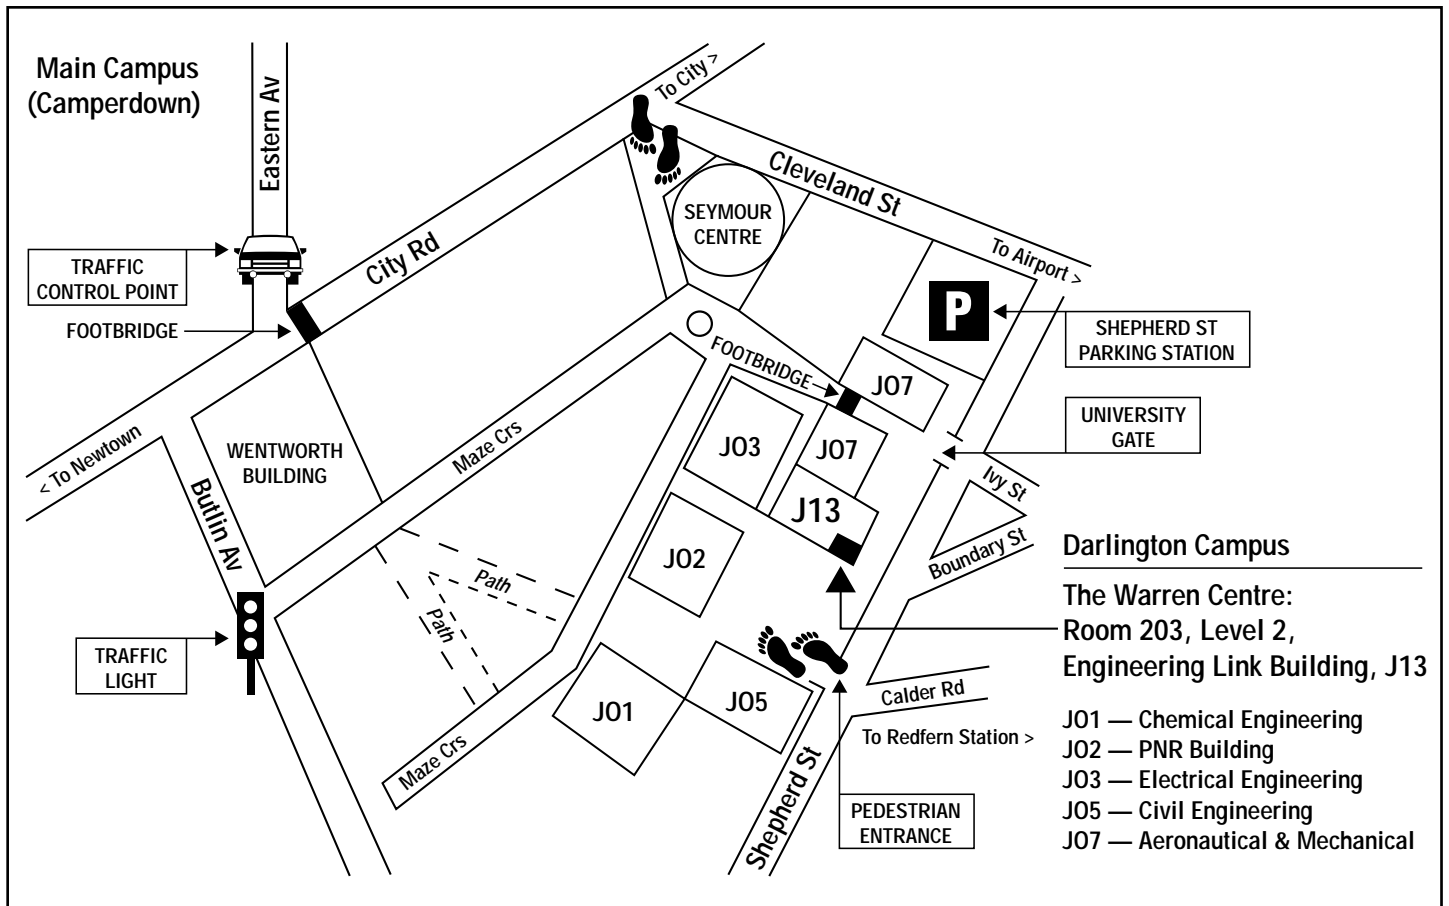

# THE **Warren** CENTRE

FOR ADVANCED ENGINEERING

The Warren Centre for Advanced Engineering

Engineering Link Building J13  
Sydney University NSW 2006 Australia

Tel: +61 2 9351 3752

Fax: +61 2 9351 2012

Email: [warrenc@eng.usyd.edu.au](mailto:warrenc@eng.usyd.edu.au)